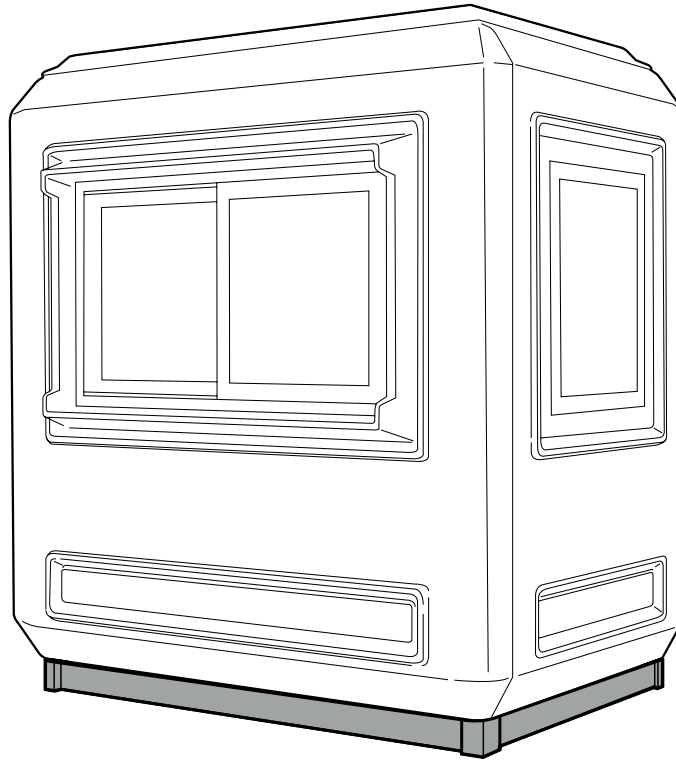

GENESIS™ KIOSK PLINTH TRIM KIT INSTRUCTIONS

KIT CONTENTS

- ITEM 1 - Side Panel x 2
- ITEM 2 - Front Panel x 2
- ITEM 3 - Screw and Caps x 16
- ITEM 4 - Corner Brackets x 4

EQUIPMENT REQUIRED

- Power Drill
- Pozidriv Drill Bit

1

2

3

4

DIAGRAMS NOT TO SCALE

INSTALLATION INSTRUCTIONS

1. Position panels against their corresponding length wall.

2. Ensure panels are positioned as shown.